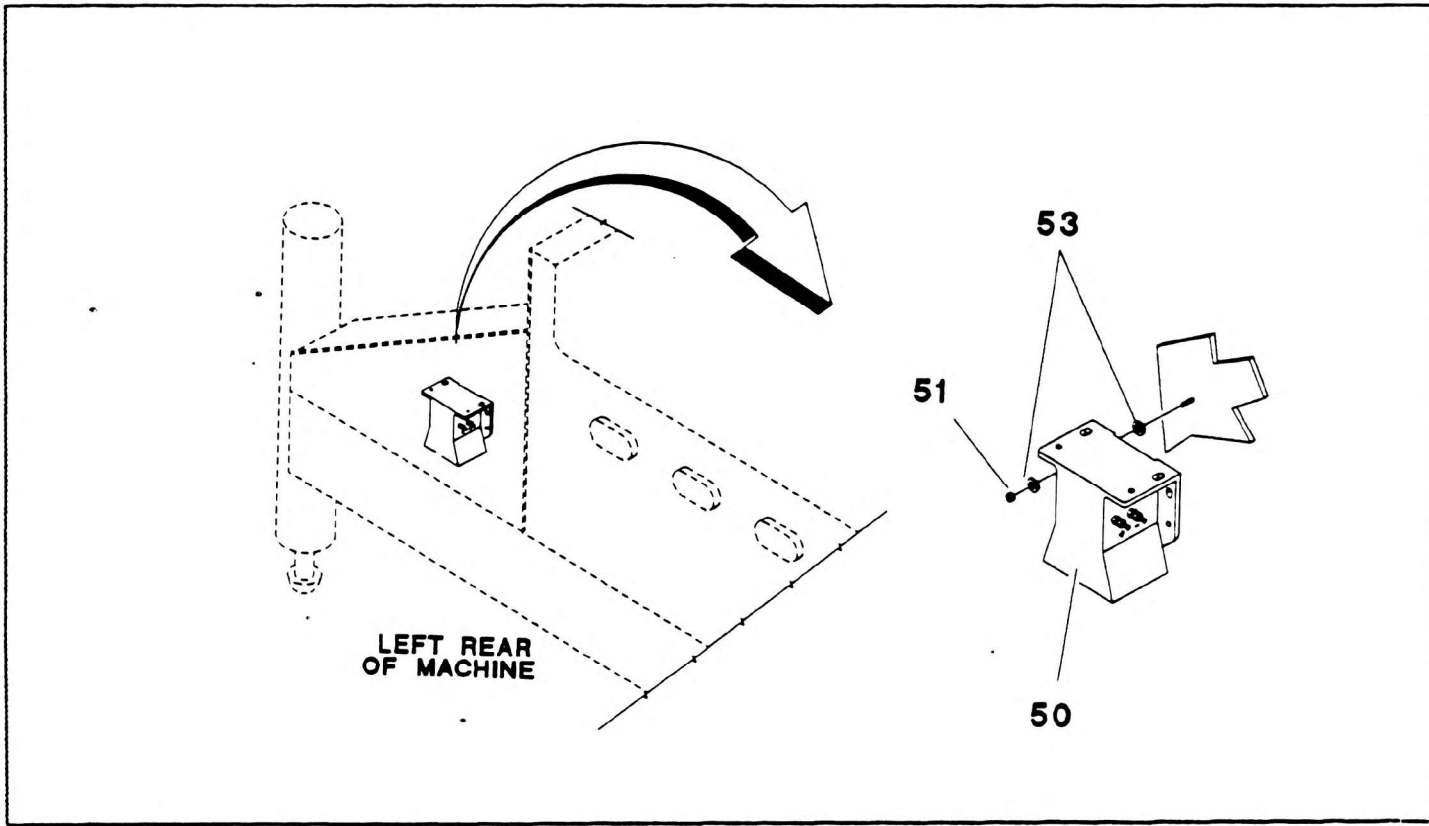

BACK-UP ALARM INSTALLATION

GROVE

NO.	PART NO.	QTY	DESCRIPTION	NO.	PART NO.	QTY	DESCRIPTION
50	7-025-000083	1	ALARM, BACK-UP				
51	7-660-141600	2	LOCKNUT 1/4"-20 NC - GRD A				
53	7-950-140161	4	WASHER 1/4" WIDE				